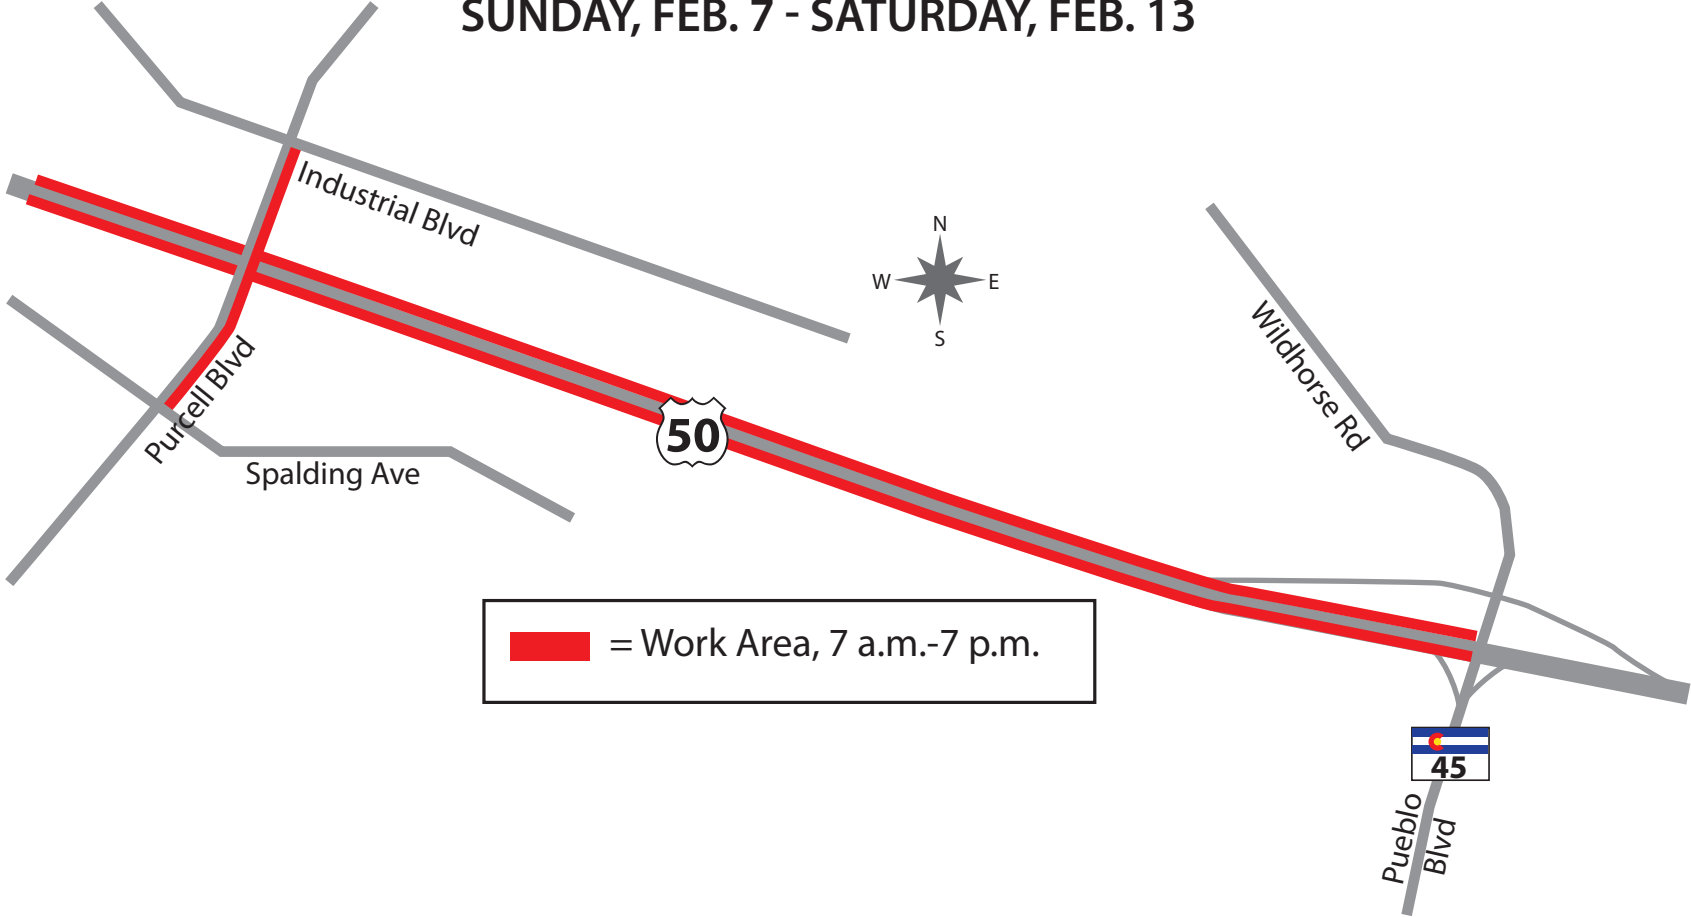

SUNDAY, FEB. 7 - SATURDAY, FEB. 13

 = Work Area, 7 a.m.-7 p.m.